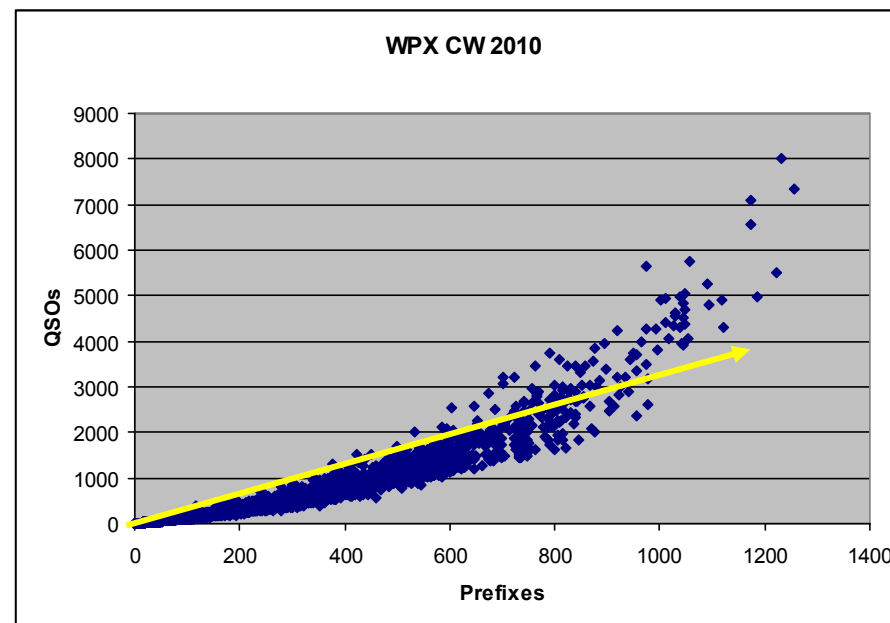

More QSOs = More Prefixes

1 new prefix for every 2.6 QSOs!