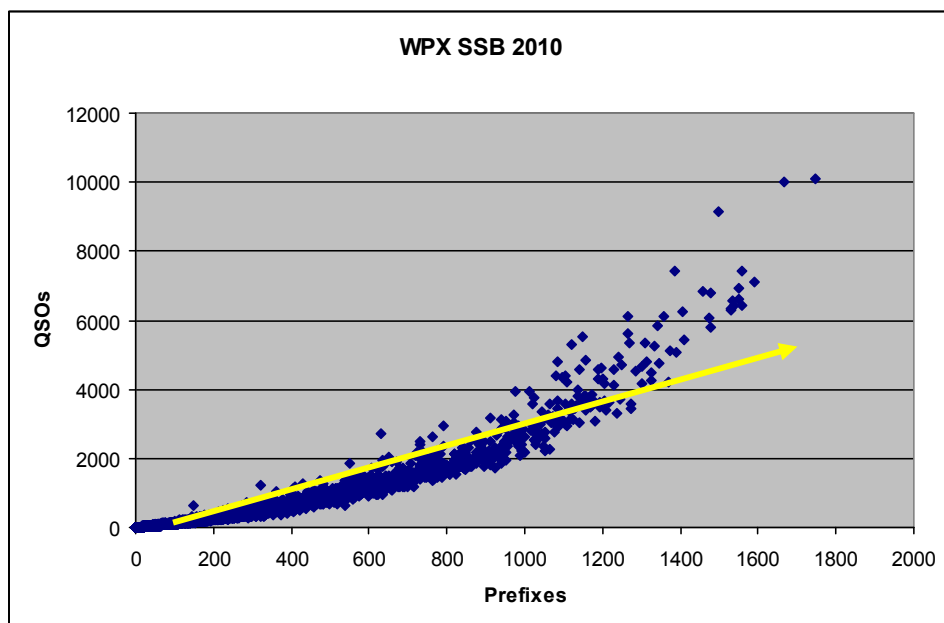

More QSOs = More Prefixes

1 new prefix for every 2.6 QSOs!