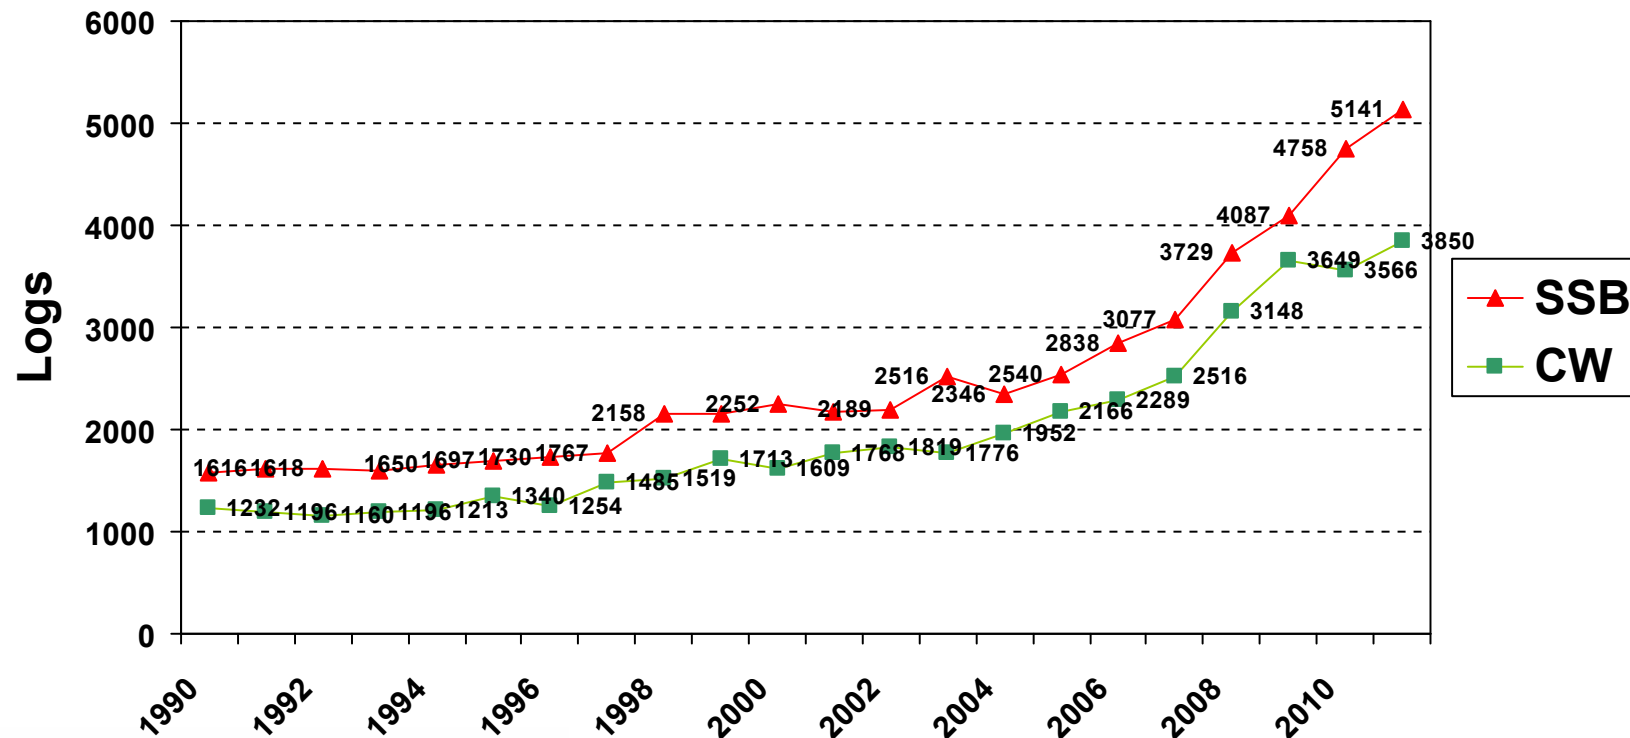

Activity is Growing

WPX Contest Log Submissions

10.5 Tips for CQ WPX Contesting...

#1 – Every QSO Counts

- ▶ There are no zero point QSOs
- ▶ Double points for DX on the low bands

Double Points

	10-20m	40-160m
Different Continent	3 points	6 points
Same Continent	1 points	2 points
Same Continent in North America	2 points	4 points
Same Country	1 points	1 points