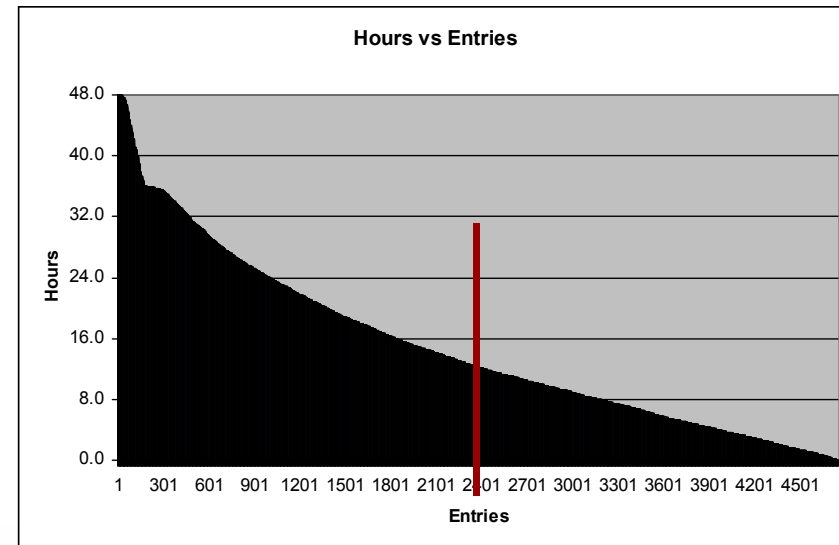

#6 – Operate to the limit

- ▶ Operating Time
 - Single operators limited to 36 hours
 - Minimum 60 minute off times
 - Multi-ops have no time limit

- ▶ Median op time
12.2 hours

#7 – Keep an eye on the prizes